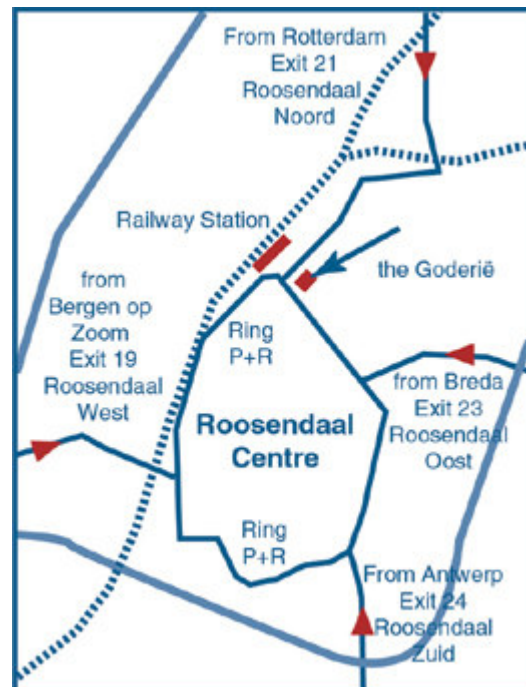

Vanuit Breda

Volg snelweg richting Roosendaal. Neem afslag 23, Roosendaal Oost. Na 400m rechtsaf op de Van Beethovenlaan. Na 1.3km op de rotonde rechtsaf. Bij de stoplichten rechtdoor de brugstraat volgen. Na 450m rechtsaf de Spoorstraat in. Aan de rechterzijde vindt U City hotel "the Goderië".

From Rotterdam

Take the A16 south and follow signs for Dordrecht/ Breda, after the Moerdijk bridge follow the A59/A17. Take exit nr. 21 for Roosendaal Noord. Follow signs for Roosendaal and go over two level crossings. At the first set of traffic lights turn right (Spoorstraat). Follow the Spoorstraat until you see the Station on the right. Best Western Hotel the Goderie is on your left.

From Bergen op Zoom

Follow the A58 in the direction of Roosendaal. Take exit nr. 24 for Roosendaal. After 400m turn left under the archway (Zuidpoort). After 450m turn right on to the Boulevard. At the roundabout take the second turning (straight on). Carry straight on at the traffic lights (Brugstraat). After 450m turn right into the Spoorstraat. The hotel is situated just on the right.

From Breda

Follow the motorway to Roosendaal. Take exit nr. 23 to Roosendaal Oost. After 400m turn right on to the Van Beethovenlaan. After 1.3km turn first right at the roundabout. Carry straight on at the traffic lights (Brugstraat). After 450m turn right into the Spoorstraat. The hotel is situated just on the right.